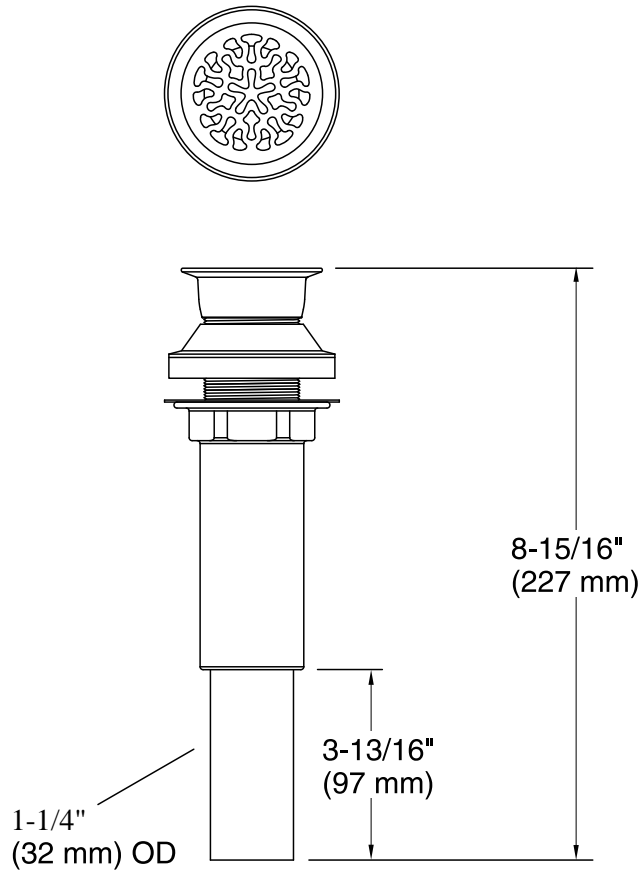

Features

- 1-1/4" (32 mm) connection.
- Without overflow.
- Decorative trim cap designs.
- Snowflake design.

Material

- Solid-brass construction for durability and reliability.

Recommended Products/Accessories

Technical Information

All product dimensions are nominal.

Notes

Install this product according to the installation guide.

A thin gasket and a thick gasket are provided with the drain. Use the thin gasket when installing the drain to bathroom sink with a thick wall [3-1/2" (89 mm) maximum thickness], such as vitreous china or cast iron. Use the thick gasket when installing the drain to bathroom sink with a thin wall, such as stainless steel or copper.